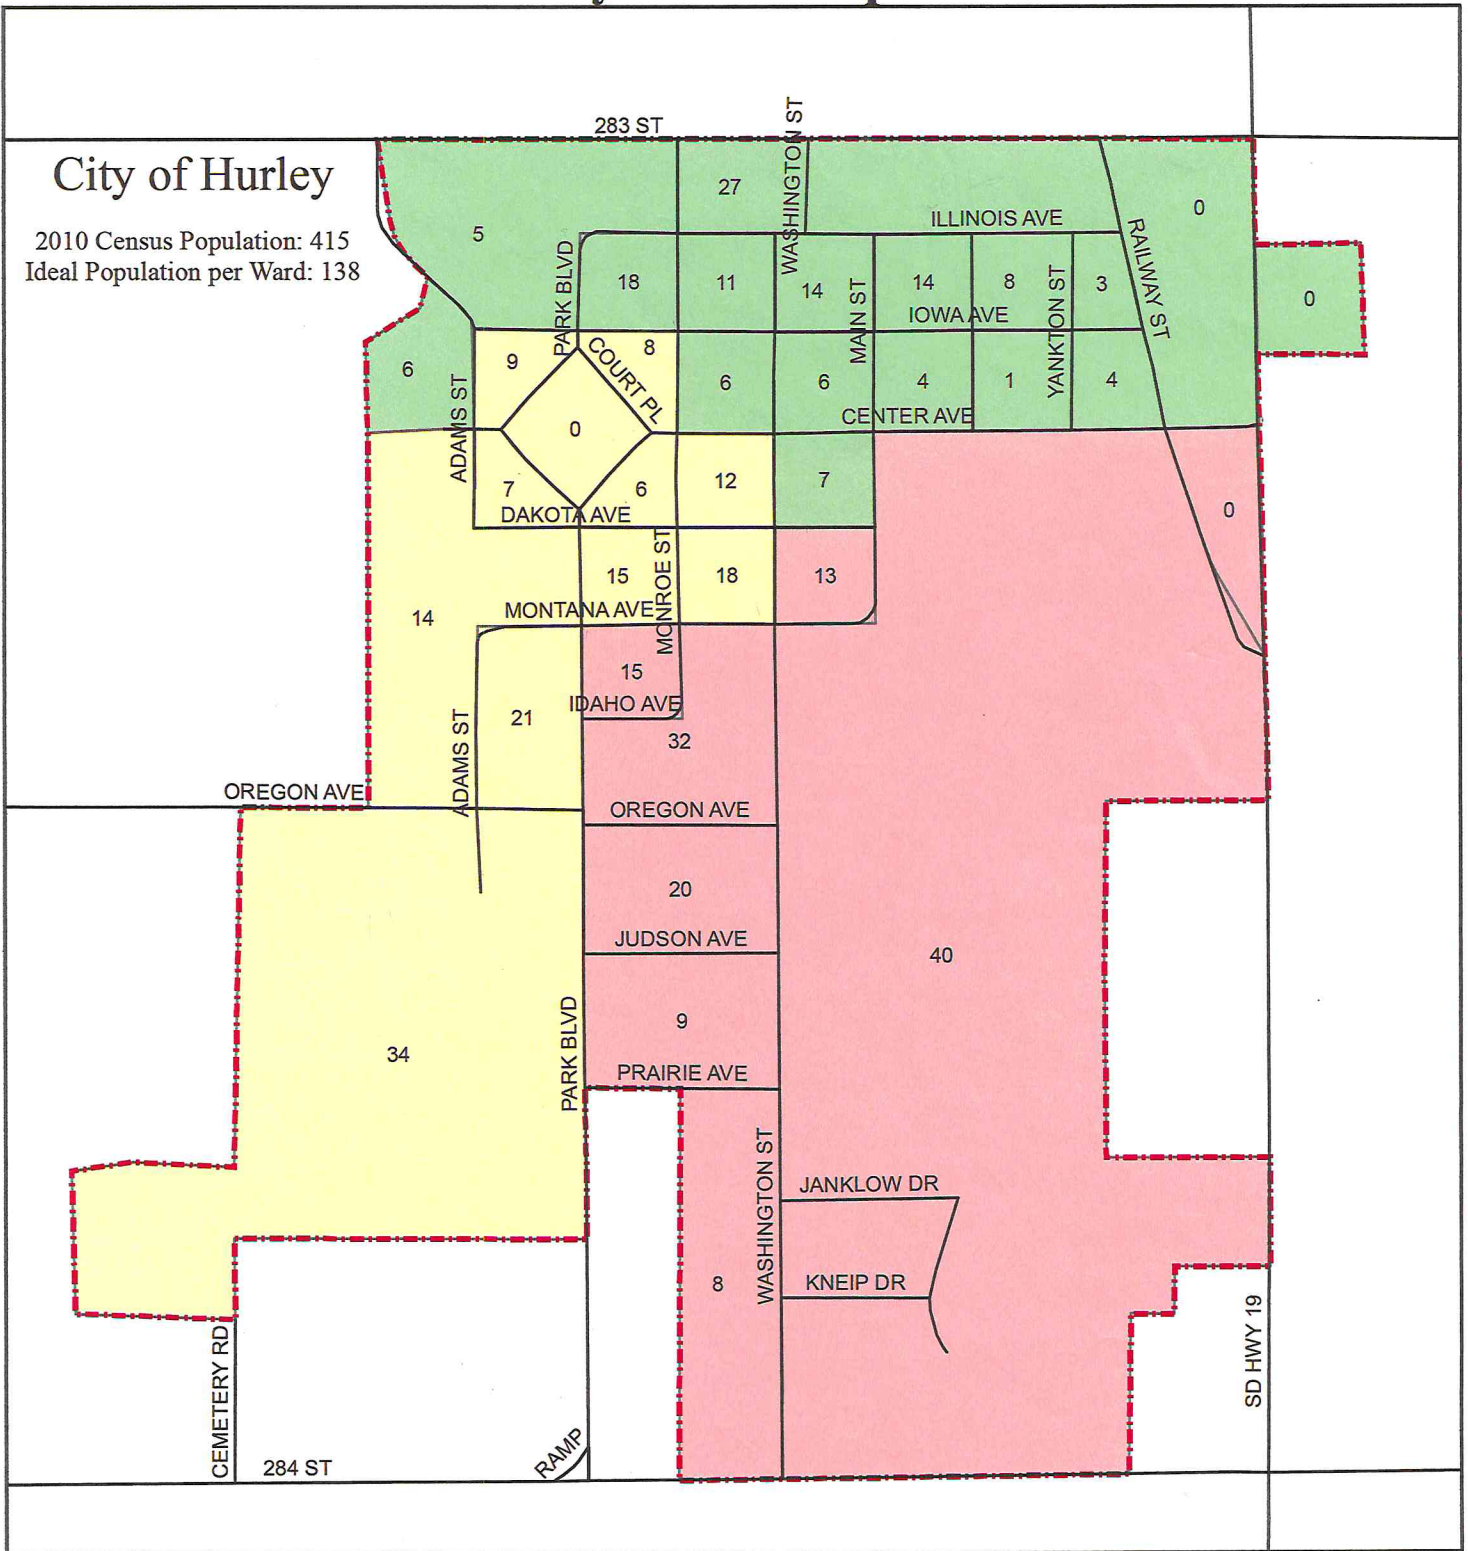

City Ward Map

City of Hurley
 2010 Census Population: 415
 Ideal Population per Ward: 138

Total Population	
 Ward 1: 137	-0.72%
 Ward 2: 134	-2.90%
 Ward 3: 144	4.35%

Deviation:
Ward 3: 4.35%¹
Ward 2: -2.90%²
 Total Deviation: 7.25%³

Source: U.S. Census Bureau
 Created by
 South Eastern Council of Governments
 Date: October 5, 2011

EFFECTIVE W/ 2014

¹ Ward with the highest positive deviation
² Ward with the highest negative deviation
³ Sum of the highest positive deviation and the highest negative deviation