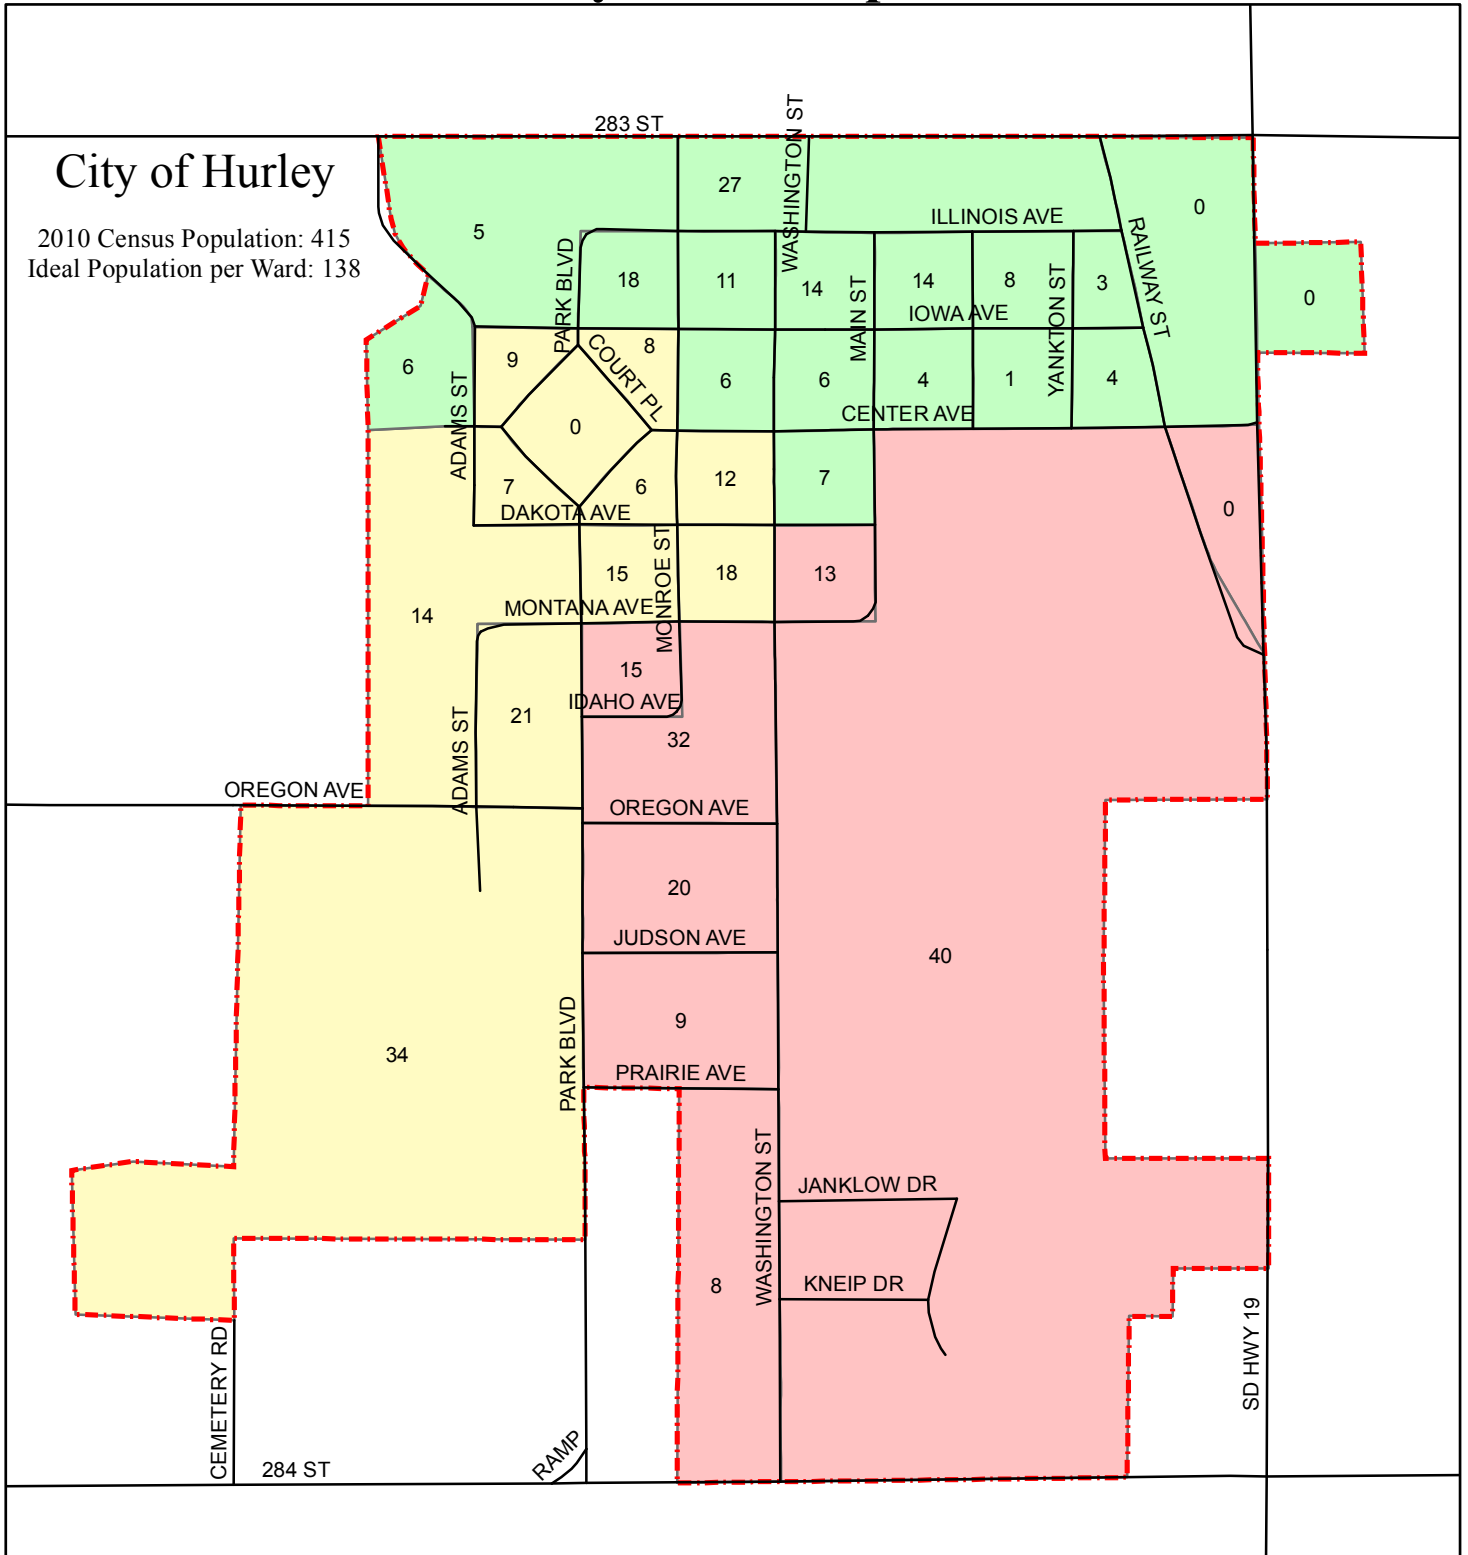

City Ward Map

City of Hurley

2010 Census Population: 415
Ideal Population per Ward: 138

Total Population

	Ward 1: 137 -0.72%
	Ward 2: 134 -2.90%
	Ward 3: 144 4.35%

Deviation:

Ward 3: 4.35%¹
Ward 2: -2.90%²
 Total Deviation: 7.25%³

Source: U.S. Census Bureau
Created by
South Eastern Council of Governments
Date: October 5, 2011

¹ Ward with the highest positive deviation
² Ward with the highest negative deviation
³ Sum of the highest positive deviation and the highest negative deviation